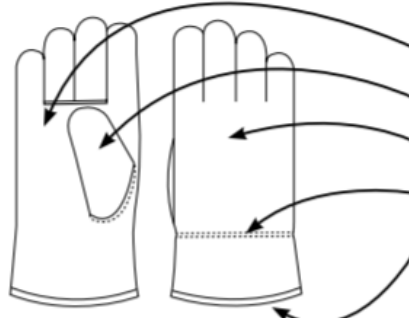

PRODUCT SPECIFICATIONS

GLL5-(SIZE)-P0B-TH

PREMIUM TOP GRAIN LEATHER DRIVERS WITH KEYSTONE THUMB & THINSULATE™ LINING

MATERIAL	GRADE	STYLE	CUFF	THUMB	LINING	COLOUR	CASE PACK
GRAIN PIG	A	GUNN CUT	STRAIGHT	KEYSTONE	THINSULATE™	NATURAL	6 DZ

GRADES OF LEATHER

GUNN CUT

FEATURES

- FULL GRAIN LEATHER PALM
- KEYSTONE THUMB
- FULL LEATHER BACK
- ELASTIC BACK
- THINSULATE™ LINING

PACKAGING SPECIFICATIONS:

MFG#	UPC	SIZE	CASE WEIGHT (lbs)	PALLET	TIER	HIGH	CUBIC FEET	COUNTRY OF ORIGIN
GLL5-LG-P0B-TH	62843800662	LARGE	28	20	4	5	2.08	CHINA
GLL5-XL-P0B-TH	62843800663	X-LARGE	28	20	4	5	2.08	CHINA