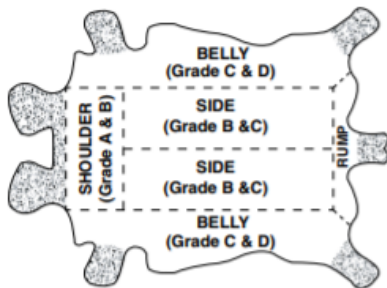

PRODUCT SPECIFICATIONS

GLL5-(SIZE)-P0B-TH

PREMIUM TOP GRAIN LEATHER DRIVERS WITH KEYSTONE THUMB & THINSULATE™ LINING

MATERIAL	GRADE	STYLE	CUFF	THUMB	LINING	COLOUR	CASE PACK
GRAIN PIG	A	GUNN CUT	STRAIGHT	KEYSTONE	THINSULATE™	NATURAL	6 DZ

GRADES OF LEATHER

GUNN CUT

FEATURES

- FULL GRAIN LEATHER PALM
- KEYSTONE THUMB
- FULL LEATHER BACK
- ELASTIC BACK
- THINSULATE™ LINING

PACKAGING SPECIFICATIONS:

MFG#	UPC	SIZE	CASE WEIGHT (lbs)	PALLET	TIER	HIGH	CUBIC FEET	COUNTRY OF ORIGIN
GLL5-LG-P0B-TH	62843800662	LARGE	28	20	4	5	2.08	CHINA
GLL5-XL-P0B-TH	62843800663	X-LARGE	28	20	4	5	2.08	CHINA