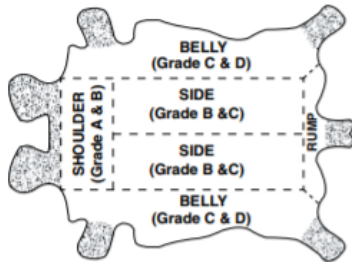

GRADES OF LEATHER