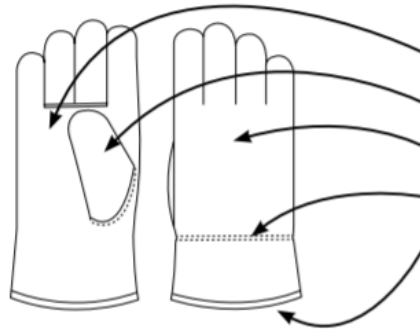

GUNN CUT

FEATURES

- SPLIT LEATHER PALM
- KEYSTONE THUMB
- SPLIT LEATHER BACK
- ELASTIC BACK
- THINSULATE™ LINING

PACKAGING SPECIFICATIONS:

MFG#	UPC	SIZE	CASE WEIGHT (lbs)	PALLET	TIER	HIGH	CUBIC FEET	COUNTRY OF ORIGIN
GLL1-SM-P7A-T	62843800648	SMALL	40	20	4	5	2.04	CHINA
GLL1-MD-P7A-T	62843800649	MEDIUM	40	20	4	5	2.04	CHINA
GLL1-LG-P7A-T	62843800650	LARGE	40	20	4	5	2.04	CHINA
GLL1-XL-P7A-T	62843800651	X-LARGE	40	20	4	5	2.04	CHINA
GLL1-2X-P7A-T	62843800652	2X-LARGE	40	20	4	5	2.04	CHINA
GLL1-3X-P7A-T	62843800653	3X-LARGE	40	20	4	5	2.04	CHINA

525 Glengarry Crescent, Fergus ONT, N1M 2W4 | Tel: 519-787-1297 | Fax: 800-669-2392 | www.cansafe.com

Direct importers and manufacturers of personal protection equipment for safety, medical, food processing and food service applications.