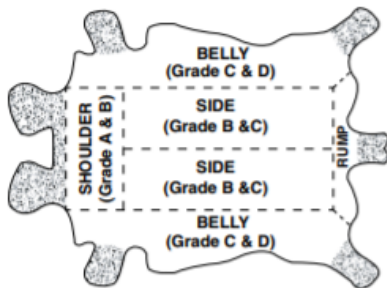

PRODUCT SPECIFICATIONS

GLL1-(SIZE)-SF

PREMIUM SPLIT COW LEATHER DRIVERS WITH STRAIGHT THUMB & FLANNEL LINING

MATERIAL	GRADE	STYLE	CUFF	THUMB	LINING	COLOUR	CASE PACK
SPLIT COW	A	GUNN CUT	STRAIGHT	STRAIGHT	FLANNEL	RUSSETT	6 DZ

GRADES OF LEATHER

GUNN CUT

FEATURES

- FULL GRAIN LEATHER PALM
- KEYSTONE THUMB
- FULL LEATHER BACK
- ELASTIC BACK
- FLANNEL LINING

PACKAGING SPECIFICATIONS:

MFG#	UPC	SIZE	HEM COLOUR	CASE WEIGHT (lbs)	PALLET	TIER	HIGH	CUBIC FEET	COUNTRY OF ORIGIN
GLL1-LG-SF	62843800654	LARGE	BROWN	35.7	24	4	6	1.4	CHINA
GLL1-XL-SF	62843800655	X-LARGE	BLUE	35.7	24	4	6	1.4	CHINA