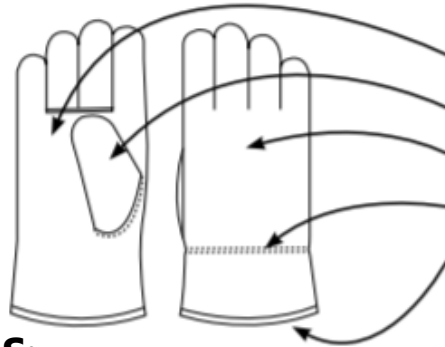

PRODUCT SPECIFICATIONS

GLL1-(SIZE)-SF

PREMIUM SPLIT COW LEATHER DRIVERS WITH STRAIGHT THUMB & FLANNEL LINING

MATERIAL	GRADE	STYLE	CUFF	THUMB	LINING	COLOUR	CASE PACK
SPLIT COW	A	GUNN CUT	STRAIGHT	STRAIGHT	FLANNEL	RUSSETT	6 DZ

GRADES OF LEATHER

GUNN CUT

FEATURES

- FULL GRAIN LEATHER PALM
- KEYSTONE THUMB
- FULL LEATHER BACK
- ELASTIC BACK
- FLANNEL LINING

PACKAGING SPECIFICATIONS:

MFG#	UPC	SIZE	HEM COLOUR	CASE WEIGHT (lbs)	PALLET	TIER	HIGH	CUBIC FEET	COUNTRY OF ORIGIN
GLL1-LG-SF	62843800654	LARGE	BROWN	35.7	24	4	6	1.4	CHINA
GLL1-XL-SF	62843800655	X-LARGE	BLUE	35.7	24	4	6	1.4	CHINA