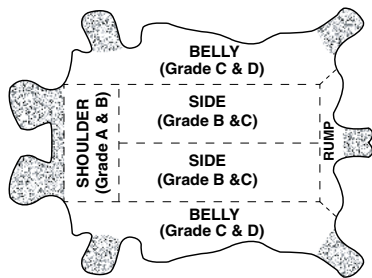

PRODUCT SPECIFICATIONS

GLL1-SIZE-P7A-T

PREMIUM SPLIT COW LEATHER DRIVERS WITH KEYSTONE THUMB & THINSULATE™ LINING

| Material | GRADE | STYLE | CUFF | THUMB | LINING | COLOR | CASE PACK |
|-----------|-------|----------|----------|----------|-------------|---------|-----------|
| SPLIT COW | A | GUNN CUT | STRAIGHT | KEYSTONE | THINSULATE™ | RUSSETT | 6 DZ |

GRADES OF LEATHER

GUNN CUT

FEATURES

- SPLIT LEATHER PALM
- KEYSTONE THUMB
- SPLIT LEATHER BACK
- ELASTIC BACK
- THINSULATE™ LINING

PACKAGING SPECIFICATIONS

| MFG# | UPC | SIZE | CASE WEIGHT (lbs) | PALLET | TIER | HIGH | CUBIC FEET | COUNTRY OF ORIGIN |
|---------------|-------------|----------|-------------------|--------|------|------|------------|-------------------|
| GLL1-SM-P7A-T | 76358396405 | SMALL | 40 | 20 | 4 | 5 | 2.04 | CHINA |
| GLL1-MD-P7A-T | 76358396406 | MEDIUM | 40 | 20 | 4 | 5 | 2.04 | CHINA |
| GLL1-LG-P7A-T | 76358396407 | LARGE | 40 | 20 | 4 | 5 | 2.04 | CHINA |
| GLL1-XL-P7A-T | 76358396408 | X-LARGE | 40 | 20 | 4 | 5 | 2.04 | CHINA |
| GLL1-2X-P7A-T | 76358396409 | 2X-LARGE | 40 | 20 | 4 | 5 | 2.04 | CHINA |
| GLL1-3X-P7A-T | 76358396410 | 3X-LARGE | 40 | 20 | 4 | 5 | 2.04 | CHINA |