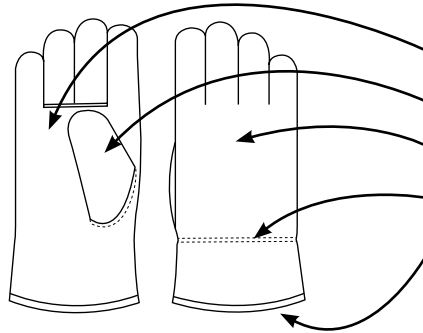

PRODUCT SPECIFICATIONS

GLL1-SIZE-P7A-T

PREMIUM SPLIT COW LEATHER DRIVERS WITH KEYSTONE THUMB & THINSULATE™ LINING

| Material | GRADE | STYLE | CUFF | THUMB | LINING | COLOR | CASE PACK |
|-----------|-------|----------|----------|----------|-------------|---------|-----------|
| SPLIT COW | A | GUNN CUT | STRAIGHT | KEYSTONE | THINSULATE™ | RUSSETT | 6 DZ |

GRADES OF LEATHER

GUNN CUT

FEATURES

- SPLIT LEATHER PALM
- KEYSTONE THUMB
- SPLIT LEATHER BACK
- ELASTIC BACK
- THINSULATE™ LINING

PACKAGING SPECIFICATIONS

| MFG# | UPC | SIZE | CASE WEIGHT (lbs) | PALLET | TIER | HIGH | CUBIC FEET | COUNTRY OF ORIGIN |
|---------------|-------------|----------|-------------------|--------|------|------|------------|-------------------|
| GLL1-SM-P7A-T | 76358396405 | SMALL | 40 | 20 | 4 | 5 | 2.04 | CHINA |
| GLL1-MD-P7A-T | 76358396406 | MEDIUM | 40 | 20 | 4 | 5 | 2.04 | CHINA |
| GLL1-LG-P7A-T | 76358396407 | LARGE | 40 | 20 | 4 | 5 | 2.04 | CHINA |
| GLL1-XL-P7A-T | 76358396408 | X-LARGE | 40 | 20 | 4 | 5 | 2.04 | CHINA |
| GLL1-2X-P7A-T | 76358396409 | 2X-LARGE | 40 | 20 | 4 | 5 | 2.04 | CHINA |
| GLL1-3X-P7A-T | 76358396410 | 3X-LARGE | 40 | 20 | 4 | 5 | 2.04 | CHINA |