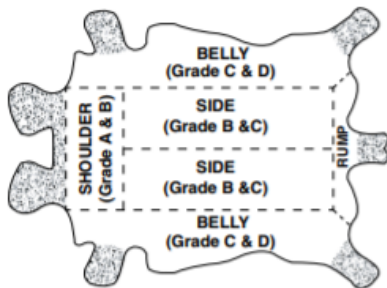

# PRODUCT SPECIFICATIONS

**GLL2-(SIZE)-KT**

## PREMIUM GRAIN COW LEATHER DRIVERS WITH KEYSTONE THUMB & THINSULATE™ LINING

MATERIAL	GRADE	STYLE	CUFF	THUMB	LINING	COLOUR	CASE PACK
GRAIN COW	A	TWO PIECE	STRAIGHT	KEYSTONE	THINSULATE™	NATURAL	6 DZ

### GRADES OF LEATHER

### PACKAGING SPECIFICATIONS:

MFG#	UPC	SIZE	CASE WEIGHT (lbs)	PALLET	TIER	HIGH	CUBIC FEET	COUNTRY OF ORIGIN
GLL2-MD-KT	62843800513	MEDIUM	30	24	4	6	1.77	CHINA
GLL2-LG-KT	62843800919	LARGE	30	24	4	6	1.77	CHINA
GLL2-XL-KT	62843800920	X-LARGE	30	24	4	6	1.77	CHINA