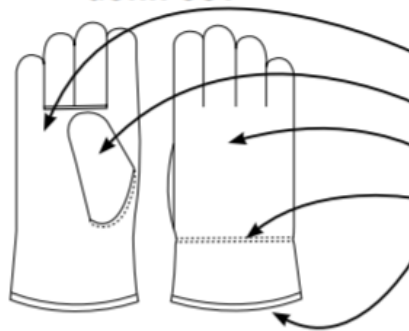

GUNN CUT

FEATURES

- FULL GRAIN LEATHER PALM
- KEYSTONE THUMB
- FULL LEATHER BACK
- ELASTIC BACK
- THINSULATE™ LINING

PACKAGING SPECIFICATIONS:

MFG#	UPC	SIZE	CASE WEIGHT (lbs)	PALLET	TIER	HIGH	CUBIC FEET	COUNTRY OF ORIGIN
GLL2-MD-KT	62843800513	MEDIUM	30	24	4	6	1.77	CHINA
GLL2-LG-KT	62843800919	LARGE	30	24	4	6	1.77	CHINA
GLL2-XL-KT	62843800920	X-LARGE	30	24	4	6	1.77	CHINA

525 Glengarry Crescent, Fergus ONT, N1M 2W4 | Tel: 519-787-1297 | Fax: 800-669-2392 | www.cansafe.com

Direct importers and manufacturers of personal protection equipment for safety, medical, food processing and food service applications.