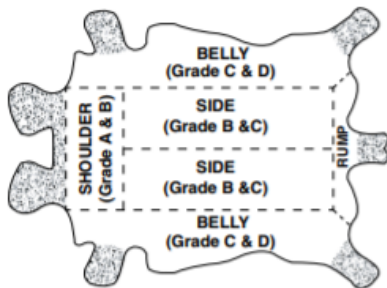

PRODUCT SPECIFICATIONS

GLL7-(SIZE)-TH

PREMIUM GRAIN GOAT LEATHER DRIVERS WITH KEYSTONE THUMB & THINSULATE™ LINING

MATERIAL	GRADE	STYLE	CUFF	THUMB	LINING	COLOUR	CASE PACK
GRAIN GOAT	A	TWO PIECE	STRAIGHT	KEYSTONE	THINSULATE™	NATURAL	VARIABLE

GRADES OF LEATHER

GUNN CUT

FEATURES

- FULL GRAIN LEATHER PALM
- KEYSTONE THUMB
- FULL LEATHER BACK
- THINSULATE™ LINING

PACKAGING SPECIFICATIONS:

MFG#	UPC	SIZE	CASE WEIGHT (lbs)	PALLET	TIER	HIGH	CUBIC FEET	COUNTRY OF ORIGIN
GLL7-MD-TH	62843800664	MEDIUM	0.5	24	4	6	1.34	CHINA
GLL7-LG-TH	62843800665	LARGE	0.5	24	4	6	1.34	CHINA
GLL7-XL-TH	62843800666	X-LARGE	0.5	24	4	6	1.34	CHINA