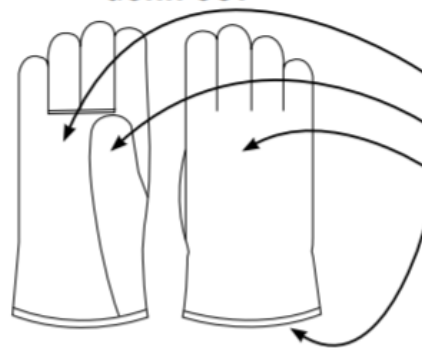

PRODUCT SPECIFICATIONS

GLL7-(SIZE)-TH

PREMIUM GRAIN GOAT LEATHER DRIVERS WITH KEYSTONE THUMB & THINSULATE™ LINING

MATERIAL	GRADE	STYLE	CUFF	THUMB	LINING	COLOUR	CASE PACK
GRAIN GOAT	A	TWO PIECE	STRAIGHT	KEYSTONE	THINSULATE™	NATURAL	VARIABLE

GRADES OF LEATHER

GUNN CUT

FEATURES

- FULL GRAIN LEATHER PALM
- KEYSTONE THUMB
- FULL LEATHER BACK
- THINSULATE™ LINING

PACKAGING SPECIFICATIONS:

MFG#	UPC	SIZE	CASE WEIGHT (lbs)	PALLET	TIER	HIGH	CUBIC FEET	COUNTRY OF ORIGIN
GLL7-MD-TH	62843800664	MEDIUM	0.5	24	4	6	1.34	CHINA
GLL7-LG-TH	62843800665	LARGE	0.5	24	4	6	1.34	CHINA
GLL7-XL-TH	62843800666	X-LARGE	0.5	24	4	6	1.34	CHINA