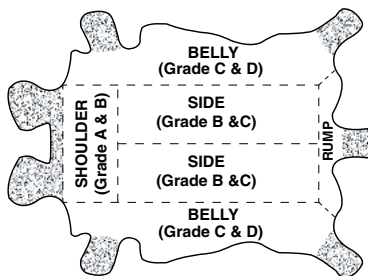

PRODUCT SPECIFICATIONS

GLL7-SIZE-TH

PREMIUM GRAIN GOAT LEATHER DRIVERS WITH KEYSTONE THUMB AND THINSULATE™ LINING

| Material | GRADE | STYLE | CUFF | THUMB | LINING | COLOR | CASE PACK |
|------------|-------|-----------|----------|----------|-------------|-------|-----------|
| GRAIN GOAT | A | TWO PIECE | STRAIGHT | KEYSTONE | THINSULATE™ | BLACK | VARIABLE |

GRADES OF LEATHER

GUNN CUT

FEATURES

- FULL GRAIN LEATHER PALM
- KEYSTONE THUMB
- FULL LEATHER BACK
- THINSULATE™ LINING

PACKAGING SPECIFICATIONS

| MFG# | UPC | SIZE | CASE WEIGHT (lbs) | PALLET | TIER | HIGH | CUBIC FEET | COUNTRY OF ORIGIN |
|------------|-------------|---------|-------------------|--------|------|------|------------|-------------------|
| GLL7-MD-TH | 76358396076 | MEDIUM | .5 LB | 24 | 4 | 6 | 1.34 | CHINA |
| GLL7-LG-TH | 76358396077 | LARGE | .5 LB | 24 | 4 | 6 | 1.34 | CHINA |
| GLL7-XL-TH | 76358396078 | X-LARGE | .5 LB | 24 | 4 | 6 | 1.34 | CHINA |