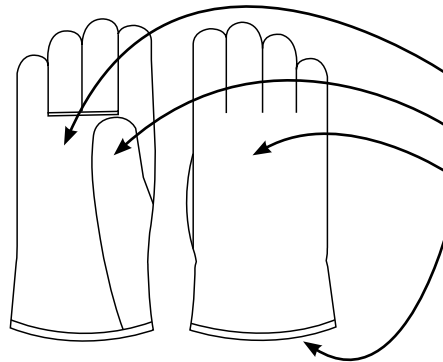

PRODUCT SPECIFICATIONS

GLL7-SIZE-TH

PREMIUM GRAIN GOAT LEATHER DRIVERS WITH KEYSTONE THUMB AND THINSULATE™ LINING

| Material | GRADE | STYLE | CUFF | THUMB | LINING | COLOR | CASE PACK |
|------------|-------|-----------|----------|----------|-------------|-------|-----------|
| GRAIN GOAT | A | TWO PIECE | STRAIGHT | KEYSTONE | THINSULATE™ | BLACK | VARIABLE |

GRADES OF LEATHER

GUNN CUT

FEATURES

- FULL GRAIN LEATHER PALM
- KEYSTONE THUMB
- FULL LEATHER BACK
- THINSULATE™ LINING

PACKAGING SPECIFICATIONS

| MFG# | UPC | SIZE | CASE WEIGHT (lbs) | PALLET | TIER | HIGH | CUBIC FEET | COUNTRY OF ORIGIN |
|------------|-------------|---------|-------------------|--------|------|------|------------|-------------------|
| GLL7-MD-TH | 76358396076 | MEDIUM | .5 LB | 24 | 4 | 6 | 1.34 | CHINA |
| GLL7-LG-TH | 76358396077 | LARGE | .5 LB | 24 | 4 | 6 | 1.34 | CHINA |
| GLL7-XL-TH | 76358396078 | X-LARGE | .5 LB | 24 | 4 | 6 | 1.34 | CHINA |