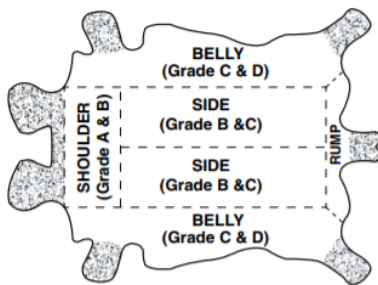

GRADES OF LEATHER