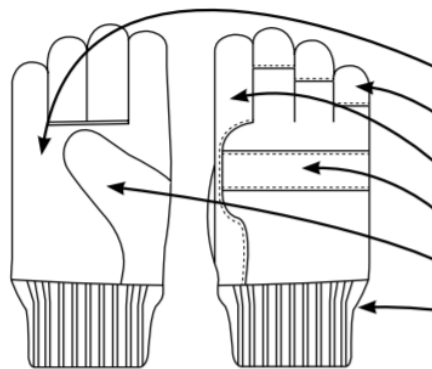

GUNN CUT

FEATURES

- FULL LEATHER PALM
- LEATHER FINGER TIPS
- FULL LEATHER FOREFINGER
- KNUCKLE STRAP
- WING THUMB
- KNIT WRIST

PACKAGING SPECIFICATIONS:

MFG#	UPC	SIZE	CASE WEIGHT (lbs)	PALLET	TIER	HIGH	CUBIC FEET	COUNTRY OF ORIGIN
GLP1-MN-H2C	62843800520	MENS	34.4	16	4	4	2.35	CHINA

525 Glengarry Crescent, Fergus ONT, N1M 2W4 | Tel: 519-787-1297 | Fax: 800-669-2392 | www.cansafe.com

Direct importers and manufacturers of personal protection equipment for safety, medical, food processing and food service applications.