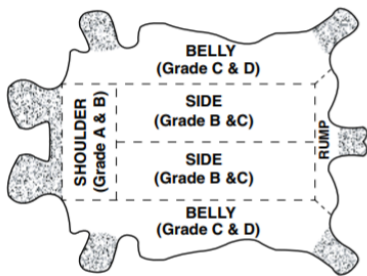

GRADES OF LEATHER