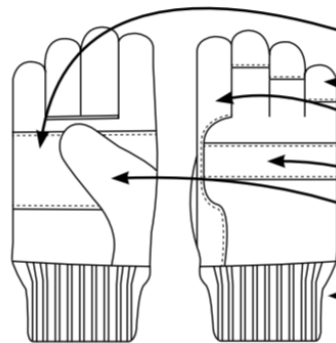

GUNN CUT

FEATURES

- PATCH LEATHER PALM
- LEATHER FINGER TIPS
- FULL LEATHER FOREFINGER
- KNUCKLE STRAP
- WING THUMB
- KNIT WRIST

PACKAGING SPECIFICATIONS:

MFG#	UPC	SIZE	CASE WEIGHT (lbs)	PALLET	TIER	HIGH	CUBIC FEET	COUNTRY OF ORIGIN
GLP1-MN-H4D	62843800521	MENS	47.8	16	4	4	2.35	CHINA

525 Glengarry Crescent, Fergus ONT, N1M 2W4 | Tel: 519-787-1297 | Fax: 800-669-2392 | www.cansafe.com

Direct importers and manufacturers of personal protection equipment for safety, medical, food processing and food service applications.