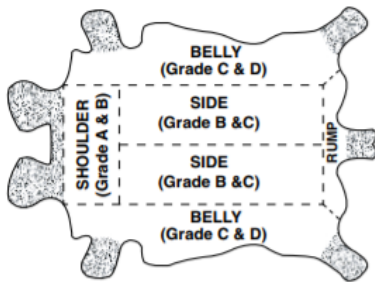

PRODUCT SPECIFICATIONS

GLP1-SIZE-C2C

GUNN CUT LEATHER PALM WITH PASTED SAFETY CUFF

MATERIAL	STYLE	CUFF	LINING	COLOUR	CASE PACK	GRADE
SPLIT COW LEATHER	GUNN CUT	PASTED SAFETY	COTTON	RED / BLUE / BLACK	10 DZ / CS	A / B

GRADES OF LEATHER

GUNN CUT

FEATURES

- FULL LEATHER PALM
- LEATHER FINGER TIPS
- FULL LEATHER FOREFINGER
- KNUCKLE STRAP
- WING THUMB
- ELASTIC BACK
- PASTED SAFETY CUFF

PACKAGING SPECIFICATIONS:

MFG#	UPC	SIZE	CASE WEIGHT (lbs)	PALLET	TIER	HIGH	CUBIC FEET	COUNTRY OF ORIGIN
GLP1-MN-C2C	62843800670	MENS	44.4	16	4	4	2.42	CHINA
SLP1-WN-C2C	62843800671	WOMENS	44.4	16	4	4	2.42	CHINA