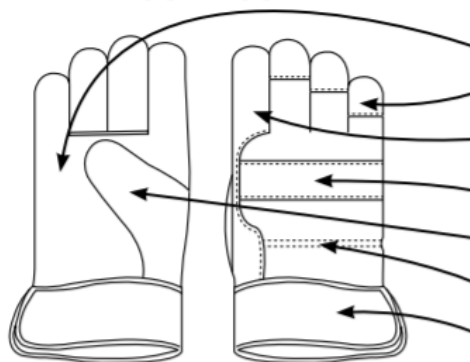

PRODUCT SPECIFICATIONS

GLP1-SIZE-C2C

GUNN CUT LEATHER PALM WITH PASTED SAFETY CUFF

MATERIAL	STYLE	CUFF	LINING	COLOUR	CASE PACK	GRADE
SPLIT COW LEATHER	GUNN CUT	PASTED SAFETY	COTTON	RED / BLUE / BLACK	10 DZ / CS	A / B

GRADES OF LEATHER

GUNN CUT

FEATURES

- FULL LEATHER PALM
- LEATHER FINGER TIPS
- FULL LEATHER FOREFINGER
- KNUCKLE STRAP
- WING THUMB
- ELASTIC BACK
- PASTED SAFETY CUFF

PACKAGING SPECIFICATIONS:

MFG#	UPC	SIZE	CASE WEIGHT (lbs)	PALLET	TIER	HIGH	CUBIC FEET	COUNTRY OF ORIGIN
GLP1-MN-C2C	62843800670	MENS	44.4	16	4	4	2.42	CHINA
SLP1-WN-C2C	62843800671	WOMENS	44.4	16	4	4	2.42	CHINA