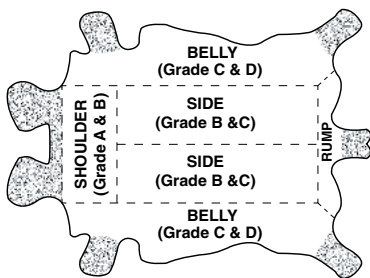

PRODUCT SPECIFICATIONS

GLP1-SIZE-B1C

GUNN CUT LEATHER PALM WITH RUBBERIZED SAFETY CUFF

Material	STYLE	CUFF	LINING	COLOR	CASE PACK	GRADE
SPLIT COW LEATHER	GUNN CUT	RUBBERIZED SAFETY	COTTON	GREEN/PINK	10DZ/CS	A/B

GRADES OF LEATHER

GUNN CUT

FEATURES

- FULL LEATHER PALM
- LEATHER FINGER TIPS
- FULL LEATHER FOREFINGER
- KNUCKLE STRAP
- WING THUMB
- ELASTIC BACK
- RUBBERIZED SAFETY CUFF

PACKAGING SPECIFICATIONS

MFG#	UPC	SIZE	CASE WEIGHT (lbs)	PALLET	TIER	HIGH	CUBIC FEET	COUNTRY OF ORIGIN
GLP1-MN-B1C	76358390012	MENS	66	16	4	4	2.6	CHINA
GLP1-WN-B1C	76358396102	WOMENS	66	16	4	4	2.6	CHINA
GLP1-XL-B1C	76358396103	X-LARGE	66	16	4	4	2.6	CHINA