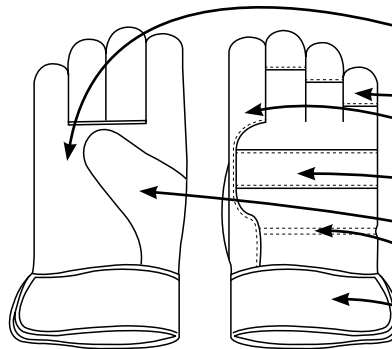

PRODUCT SPECIFICATIONS

GLP1-SIZE-B1C

GUNN CUT LEATHER PALM WITH RUBBERIZED SAFETY CUFF

Material	STYLE	CUFF	LINING	COLOR	CASE PACK	GRADE
SPLIT COW LEATHER	GUNN CUT	RUBBERIZED SAFETY	COTTON	GREEN/PINK	10DZ/CS	A/B

GRADES OF LEATHER

GUNN CUT

FEATURES

- FULL LEATHER PALM
- LEATHER FINGER TIPS
- FULL LEATHER FOREFINGER
- KNUCKLE STRAP
- WING THUMB
- ELASTIC BACK
- RUBBERIZED SAFETY CUFF

PACKAGING SPECIFICATIONS

MFG#	UPC	SIZE	CASE WEIGHT (lbs)	PALLET	TIER	HIGH	CUBIC FEET	COUNTRY OF ORIGIN
GLP1-MN-B1C	76358390012	MENS	66	16	4	4	2.6	CHINA
GLP1-WN-B1C	76358396102	WOMENS	66	16	4	4	2.6	CHINA
GLP1-XL-B1C	76358396103	X-LARGE	66	16	4	4	2.6	CHINA