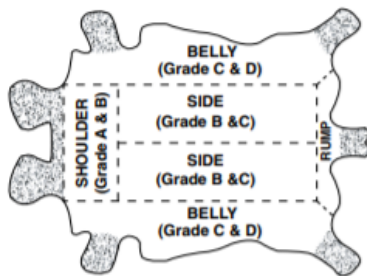

# PRODUCT SPECIFICATIONS

**GLW1-MN-W9A**

## GUNN CUT LEATHER WITH KEVLAR STITCHING WELDERS GLOVES

MATERIAL	STYLE	CUFF	LINING	COLOUR	CASE PACK	GRADE
SPLIT COW LEATHER	GUNN CUT	WELDERS	COTTON	BLUE	6 DZ / CS	A

### GRADES OF LEATHER